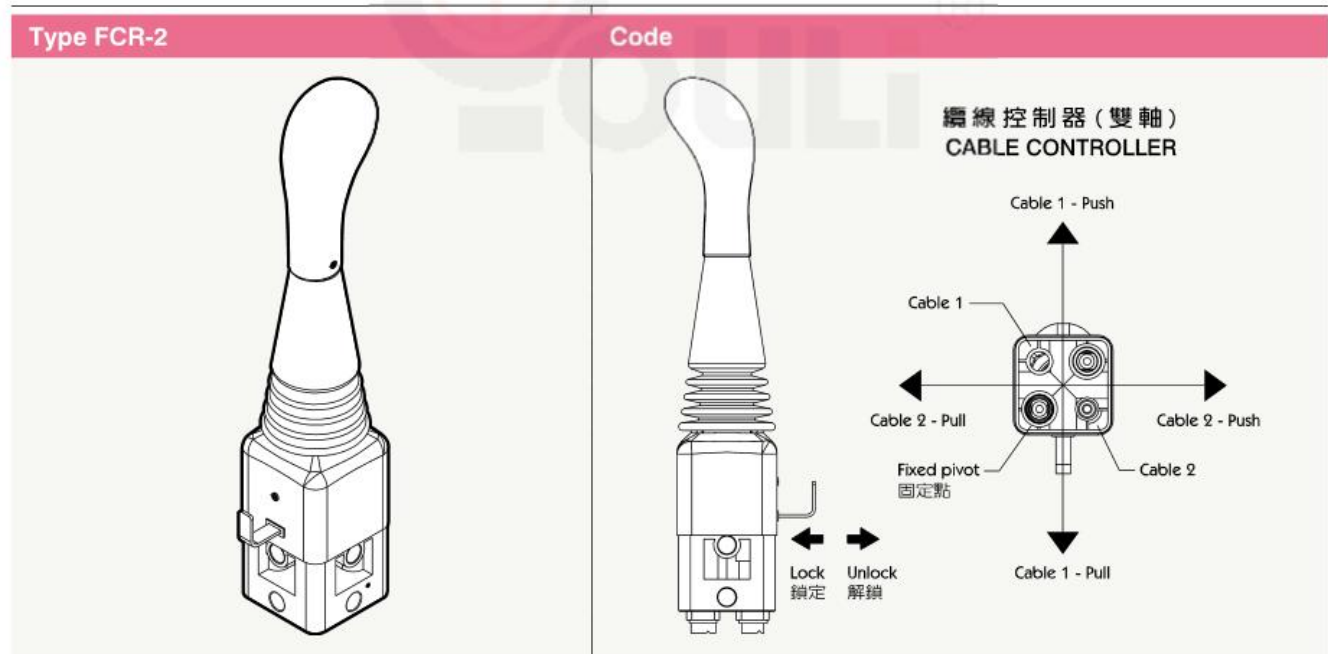

Remote Cable Joystick Operation Type 遠程纜線控制手柄(雙軸)

Cable:
纜線

Cable	1 M	1.5 M	2 M	2.5 M	3 M		
Code	CABLE-1000	CABLE-1500	CABLE-2000	CABLE-2500	CABLE-3000		

- Notes: Flexible cable are available in different length.
- 備註：有不同長度的纜線可以選擇。